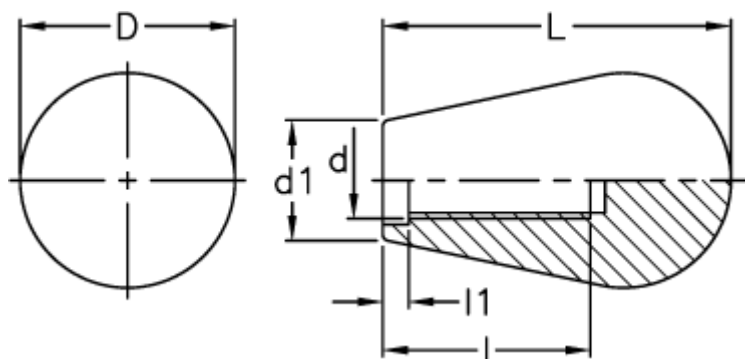

Article number: 2304019902  
Description: E+G Handle  
I.147/50-M10

## Measures

---

d = M10  
D = 29  
d1 = 16  
l = 28  
L = 47  
l1 = 3.5